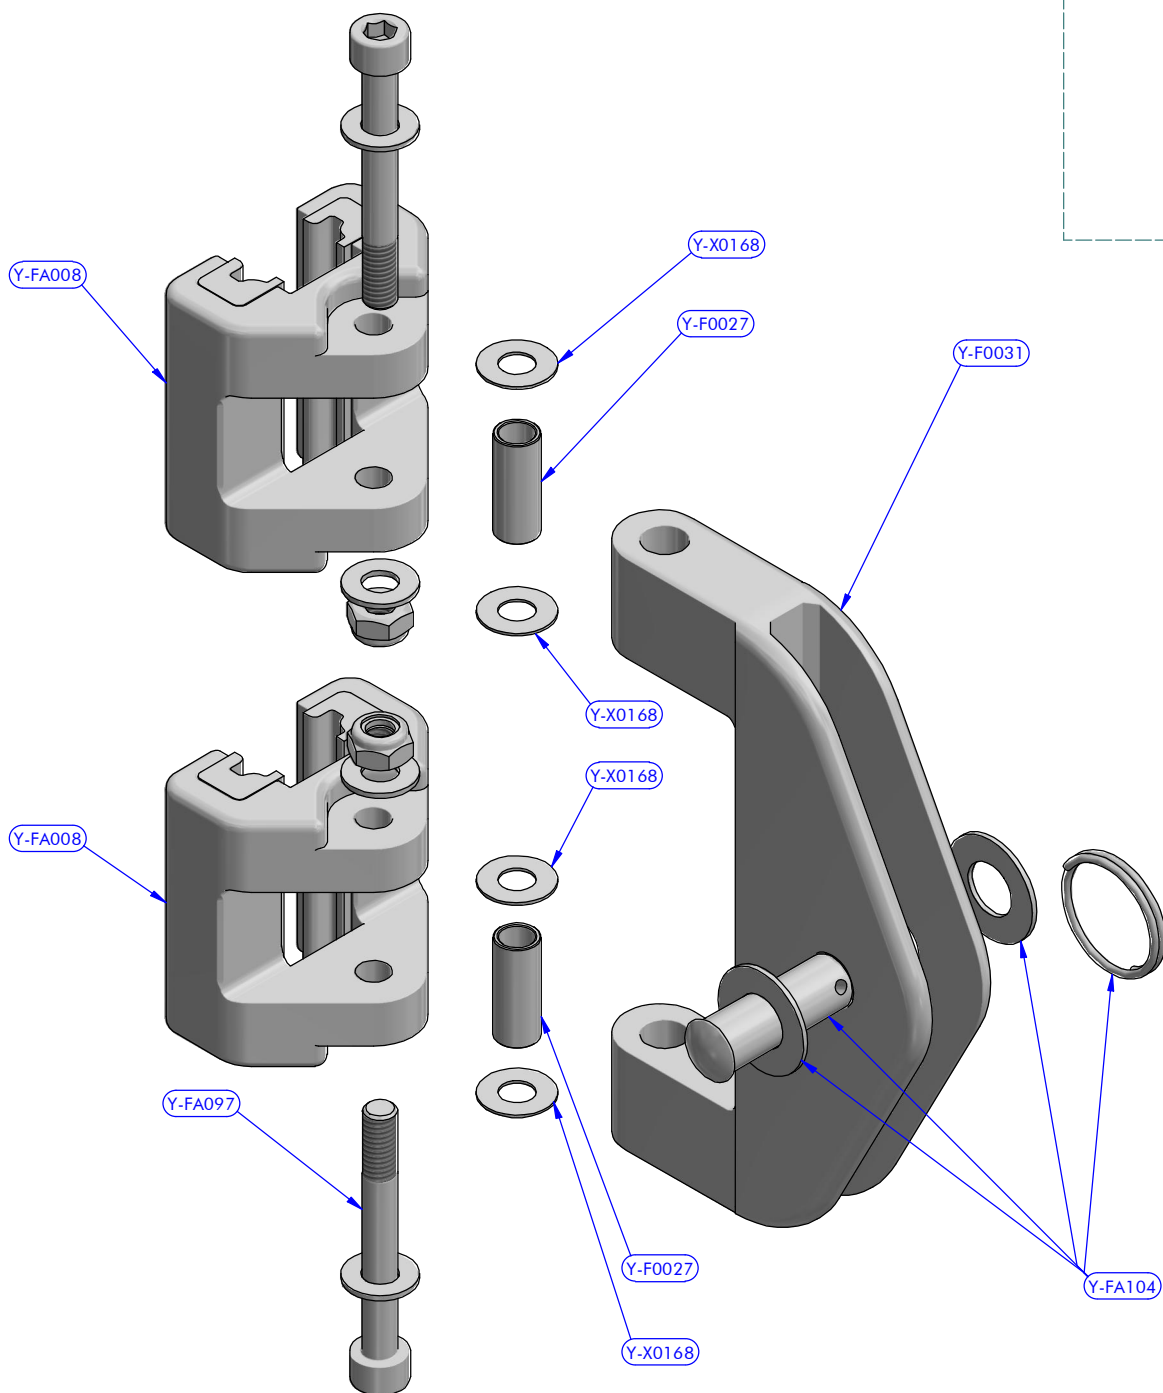

Cod.Y-FA097
Threaded pin kit

Cod.Y-FA104
Headboard pin kit

PART LIST - HS24.50D

CODE	DESCRIPTION	MATERIAL	Q.TY
Y-F0031	Bracket	Aluminium	1
Y-FA008	Slider corps + Fibre guide	Various	2
Y-FA104	Headboard pin kit	Various	1
Y-FA097	Threaded pin kit	S.Steel	2
Y-F0027	Pipe spacer	S.Steel	2
Y-X0168	Washer	Tufnol	4

antal

HS24 series
FAMILY

Headborad sliders
ARTICLE

HS24.50D

22/01/2020
DATE

01
REV.

Exploded view
DESCRIPTION

MODEL CODE

HS24_050 -
Garrello di penna
DWG N.

1 /
PG.